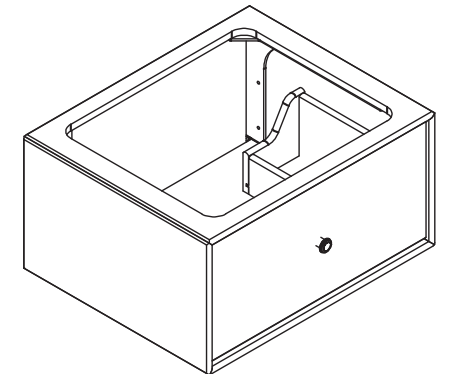

Bathroom module D38 internal measurements

Montana