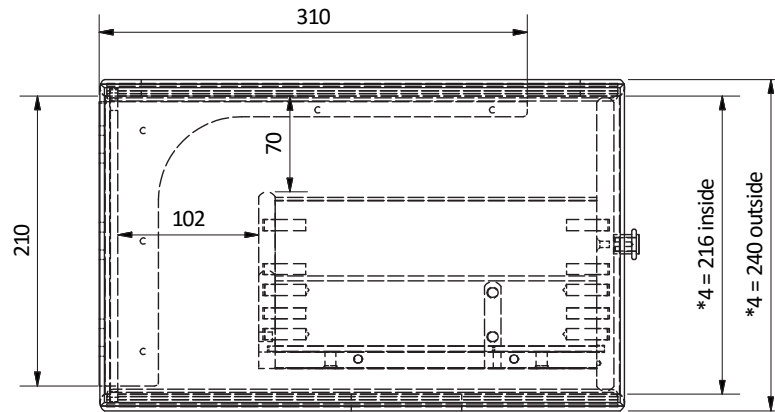

Bathroom module D38 internal measurements

Montana