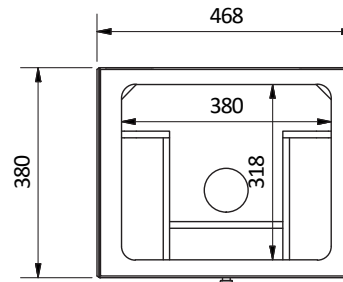

Bathroom module D38 internal measurements

Montana