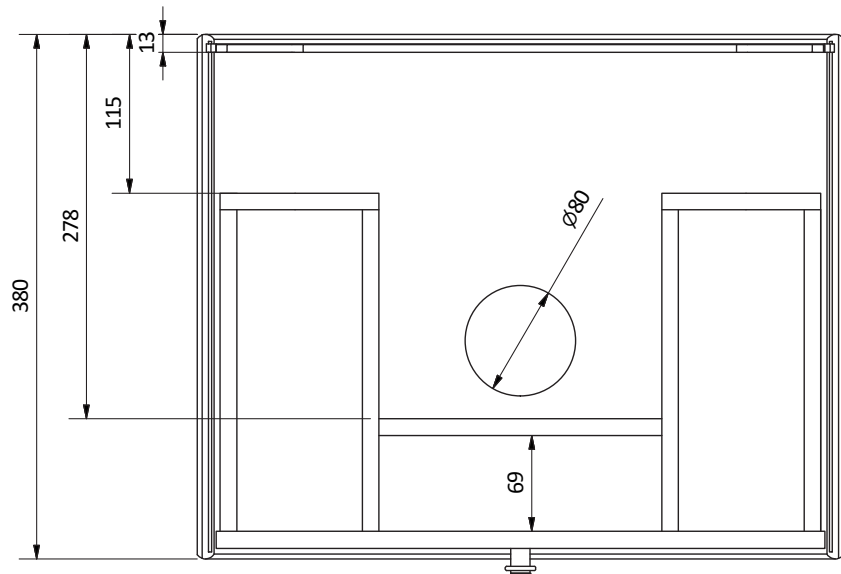

Bathroom module D38 internal measurements

Montana