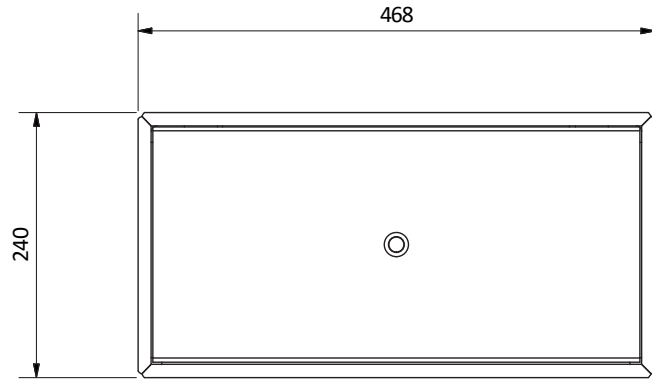

Bathroom module D38 internal measurements

Montana