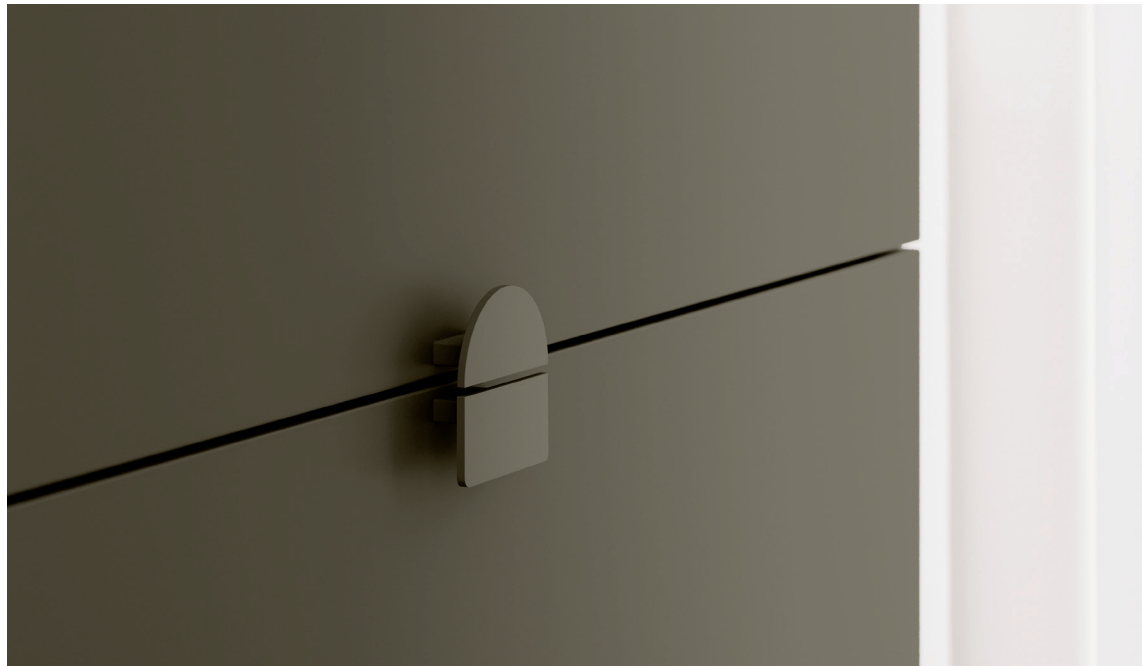

/ Simple in its elegance and essentialism, exclusive and customizable thanks to the many matching possibilities. Both the timeless aesthetic simplicity of a door with the push-to-open system and the graphic and functional form of the handle express the ability to make every project sartorial, to give to each composition a "tailored" suit look.