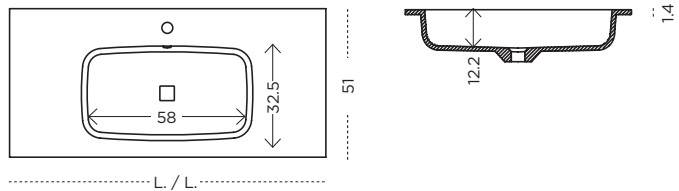

Central vask med overløb

Central washbasin with overflow