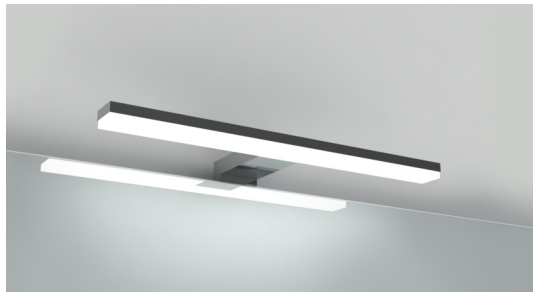

LAMPER

Available spots

CLARK

LAMPE / SPOTLIGHT

LED lampe med strømforsyning - blank krom
/ LED spotlight with power supply - chrome shiny

L. 25cm P. 8.2cm H. 3.8cm

Naturligt hvidt lys
/ Apparent colour: natutal white

F1

IP	LU-MEN	°K
44	560	4000