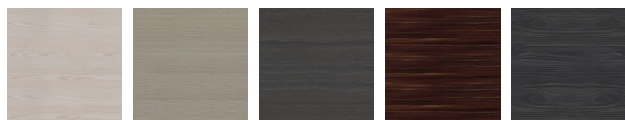

ITALIENSK KVALITET / ITALIAN QUALITY

Inderskuffer i metal

/ Inner metal drawer with separators included

Overflader

Available finishes

Melamin / Melamine

MF01 French Grey
MF05 Malta Grigio
MF07 Malta Visone
MF10 Nodato Bianco
MF15 Nodato Miele
MF20 Olmo Gesso