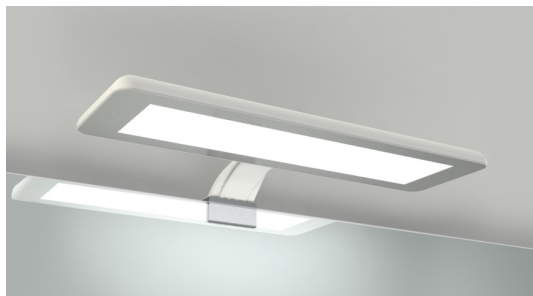

JIM

LAMPE / SPOTLIGHT

LED 6W lampe med strømforsyning - hvid
/ Led spotlight 6 W with power supply - white

L. 30cm P. 16.3cm H. 3cm

Naturligt hvidt lys
/ Apparent colour: natutal white

F2

IP	LU-MEN	°K
44	750	4000