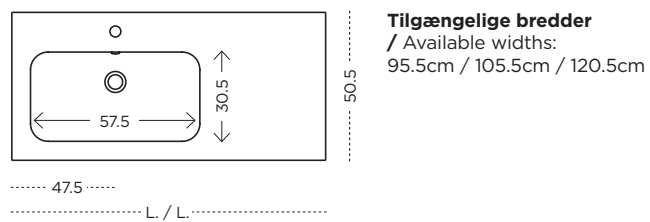

Decentral vask med overløb. Venstre- (Sx) eller højrestillet (Dx)

/ Lh/Rh positioned washbasin with overflow