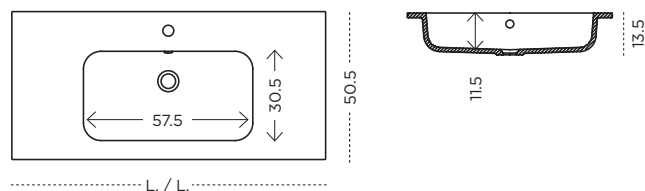

Central vask med overløb

Central washbasin with overflow