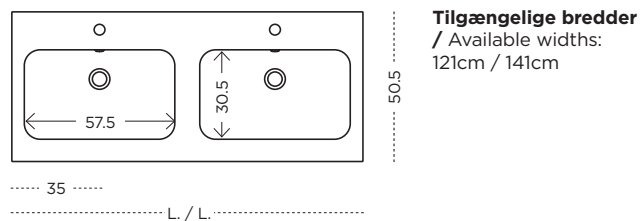

Dobbeltvask med overløb / Double washbasin with overflow