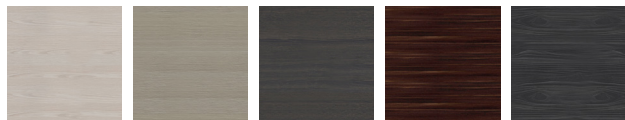

ITALIENSK KVALITET / ITALIAN QUALITY

Inderskuffer i metal

/ Inner metal drawer with separators included

Overflader

Available finishes

Melamin / Melamine

MF01 French Grey
MF05 Malta Grigio
MF07 Malta Visone
MF10 Nodato Bianco
MF15 Nodato Miele
MF20 Olmo Gesso