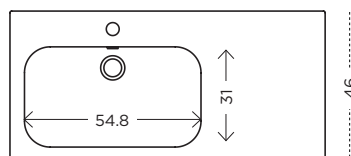

/ Lh/Rh positioned washbasin with overflow

47.5

L / L

Tilgængelige bredder

/ Available widths:
95.5cm / 105.5cm / 120.5cm

QUBO & QUBO MATT

KERAMISK / CERAMIC TOP WITH INTEGRATED BASIN

QUBO - BLANK HVID