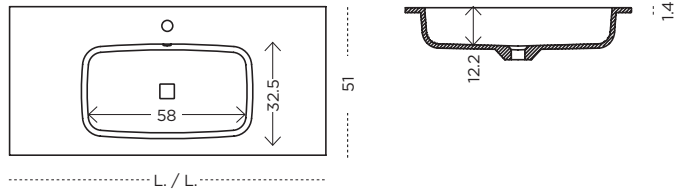

Central vask med overløb

Central washbasin with overflow