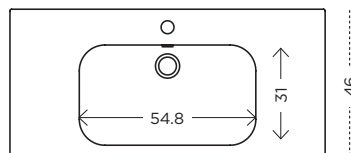

Central vask med overløb

Central washbasin with overflow

L / L