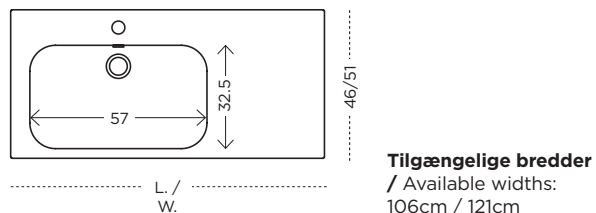

Decentral vask med overløb. Venstre- (Sx) eller højrestillet (Dx)

/ Lh/Rh positioned washbasin with overflow

Tilgængelige bredder
/ Available widths:
106cm / 121cm