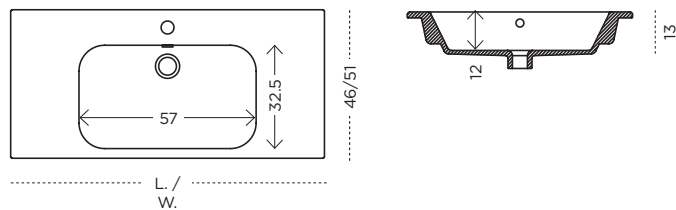

Central vask med overløb

/ Central washbasin with overflow