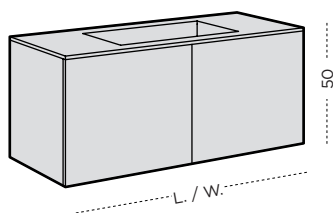

**DYBDE 46cm
/ Depth 46cm**

ART.	L. / W.	overflade / finish MELAMIN / MELAMINE				overflade / finish MAT LAK / MATT LACQUERED			
		Vask / Vanity top				Vask / Vanity top			
		TENDER	TENDER MATT	QUBO	QUBO MATT	TENDER	TENDER MATT	QUBO	QUBO MATT
MA3545	70	6310	6310	6640	8150	7540	7540	7870	9380
MA3546	85	7140	7140	7790	9140	8300	8300	8950	10300
MA3547	95	7330	7330	8080	9700	8550	8550	9300	10920
MA3548	105	7630	7630	8600	10170	9000	9000	9970	11540
MA3549	120	7940	7940	9990	11780	9550	9550	11600	13390