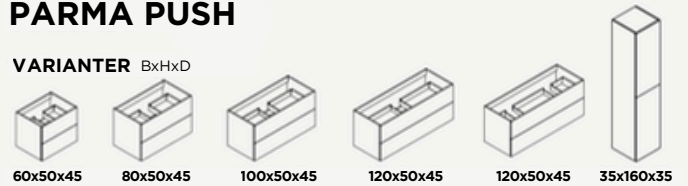

PARMA PUSH

VARIANTER BxHxD