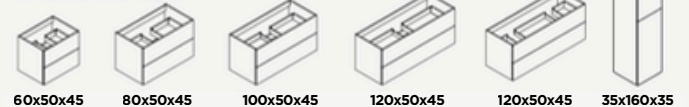

PARMA

VARIANTER BxHxD

FINISH