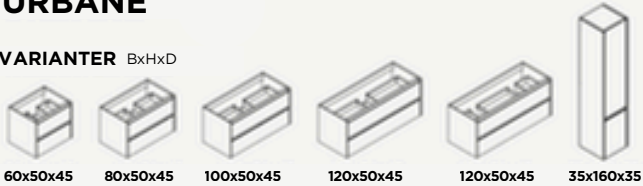

Modeloversigt

URBANE

VARIANTER BxHxD

FINISH

GREB

VASKE SOM PASSER

Padova | Lucy | Trento | Reno®