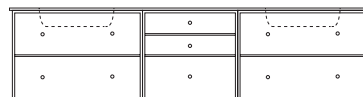

Mirror LOOK
Sink BR1202

Mirror *18x*12
Sink BR1802

Storage KV1222
Mirror *12x*18
Sink BR1802

Mirror FIGURE
Sink BR2405
Storage PERFUME

Mirror*24x*18
Sink BR2404

Storage KV1220
Mirror *18x*18
Sink BR2402

Mirror *24x*12
Sink BR2405

Mirror *32x*18
Sink BR3201

Sink units

Measures incl. sink
All Prices - Suggested retail
incl. VAT

Sink is integrated into the tabletop.

Doors are available with push or G7 handles.

BR0801

W 48.4 cm
D 39.2 cm
H 25.2 cm